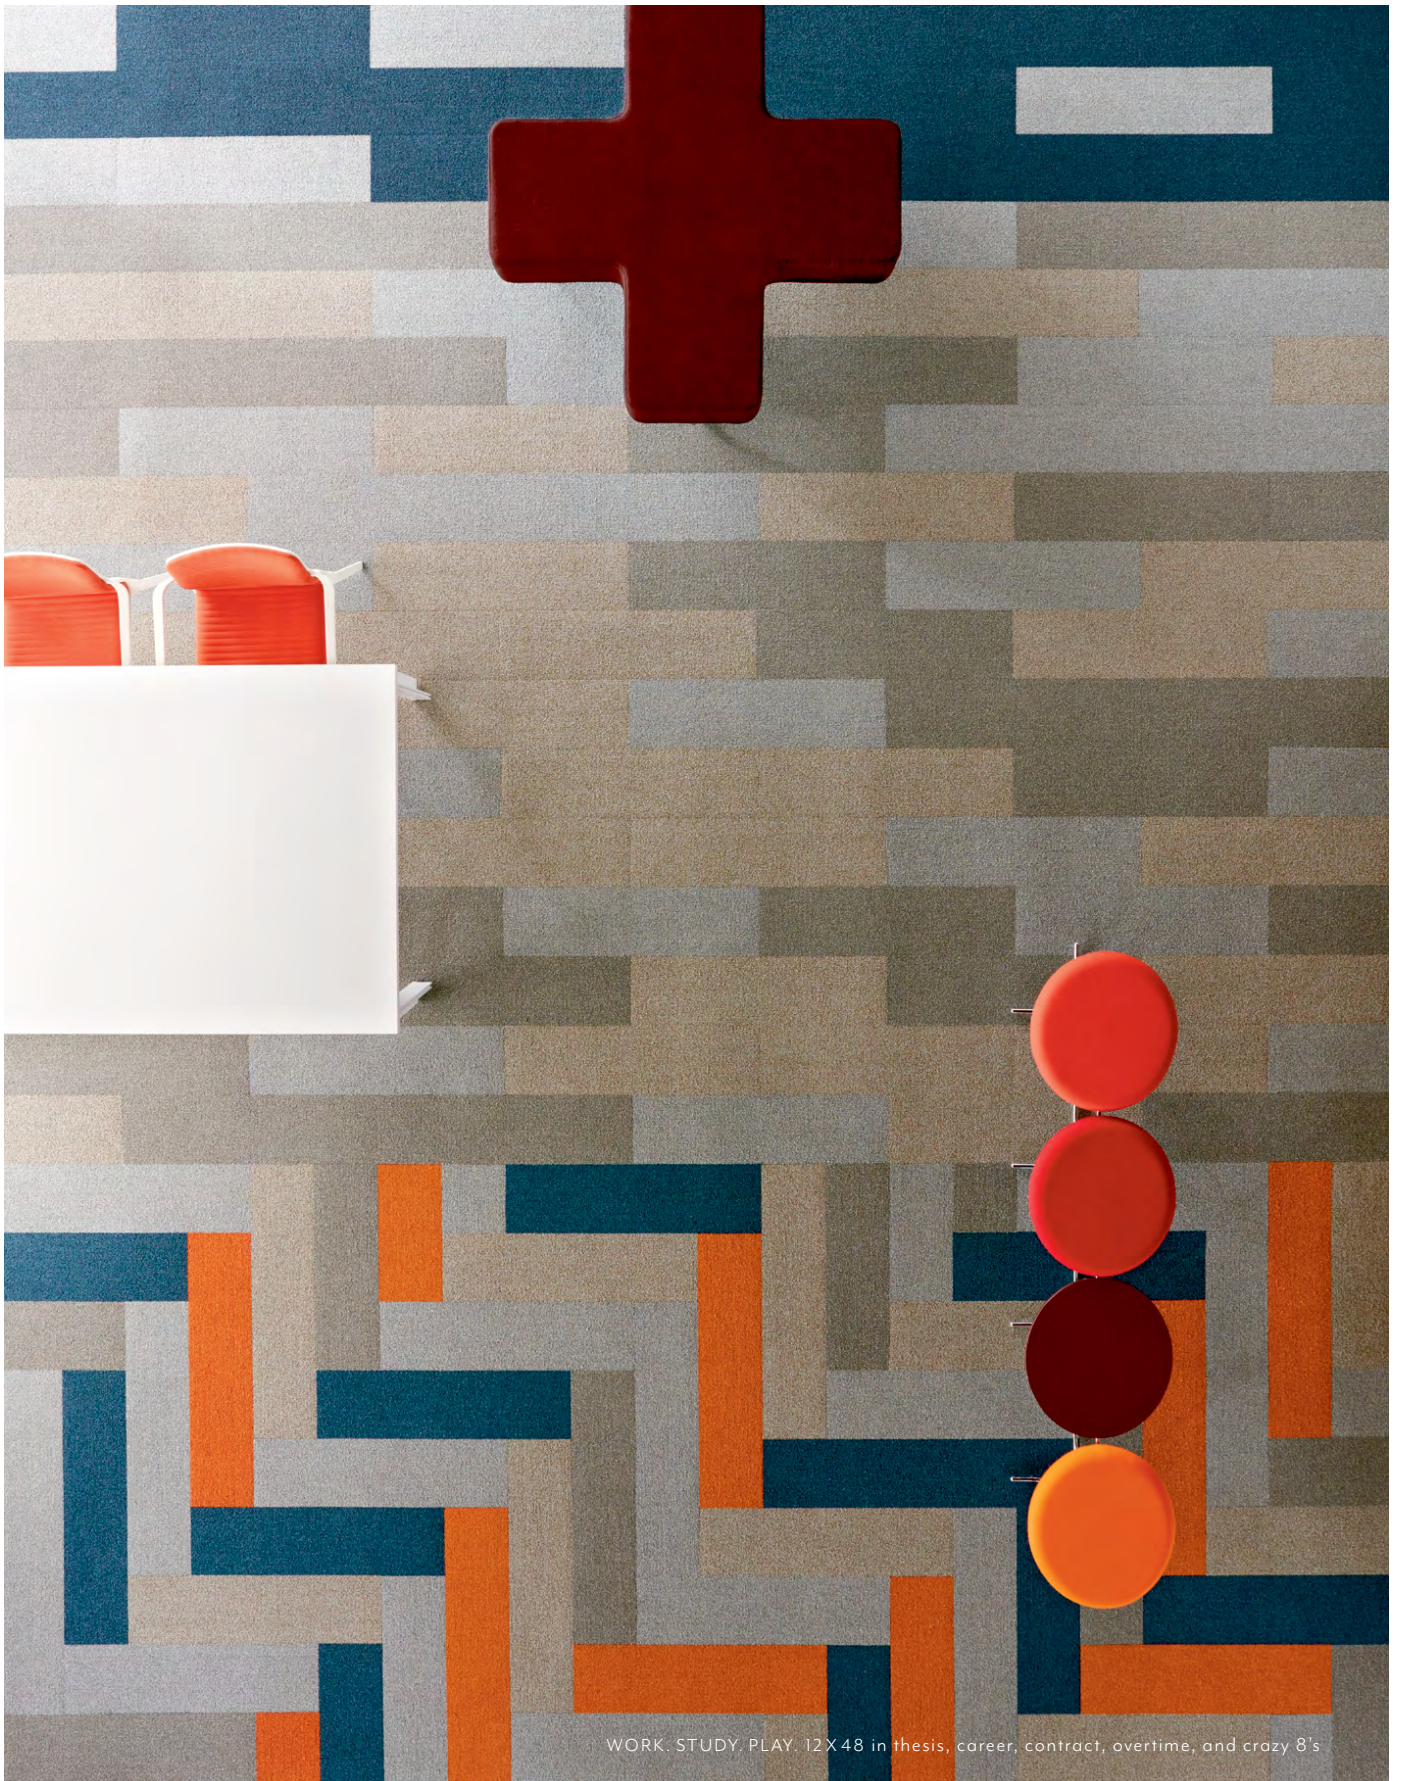

TRANSFORM SPACE

WORK. STUDY. PLAY. 12X48 in thesis, career, contract, overtime, and crazy 8's

WORK. STUDY. PLAY. 24 X 24 & 12 X 48 CARPET TILE

patcraft®

00100 degree 00120 university 00160 service 00170 meeting 00180 bonus 00250 hey taxi 00300 go fish

STYLE NAME / NUMBER	Work. Study. Play. 24 x 24 / I0405 12 x 48 / I0425	DYE METHOD	100% Solution Dyed
TILE SIZE	24" x 24" / 61 cm x 61 cm 12" x 48" / 30.5 cm x 122 cm	GAUGE	1/8 / 31.50 per 10 cm
FIBER	Solution Q Extreme® Nylon	TUFTED YARN WEIGHT	20 oz / 678.12 g/m ²
CONSTRUCTION	Graphic Loop	STITCHES PER INCH	11 / 41.34 per 10 cm
		AVERAGE DENSITY	7200 / 11.28 kilotex
		SECONDARY BACKING	EcoWorx® Tile
		TRAFFIC CLASS	Heavy
		CERTIFICATIONS	Cradle to Cradle Certified® Silver, Green Label Plus