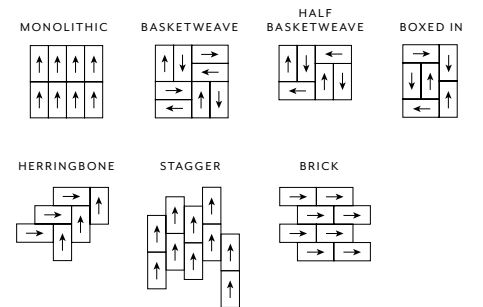

CREATIVE CODE | resilient plank  
style / I476V

product size 12" x 24" | 30.48 cm x 60.96 cm  
 construction luxury vinyl tile  
 total thickness .098" | 2.5mm  
 finish ExoGuard™  
 installation glue down

**INSTALLATION METHODS**

**COLOR VARIATIONS**

Shade and texture can vary slightly or significantly from piece to piece within a color. V1 shade variation has little or no change from piece to piece where a V4 will have a large variety of color and/or texture changes. **All colors in Creative Code are V2.**