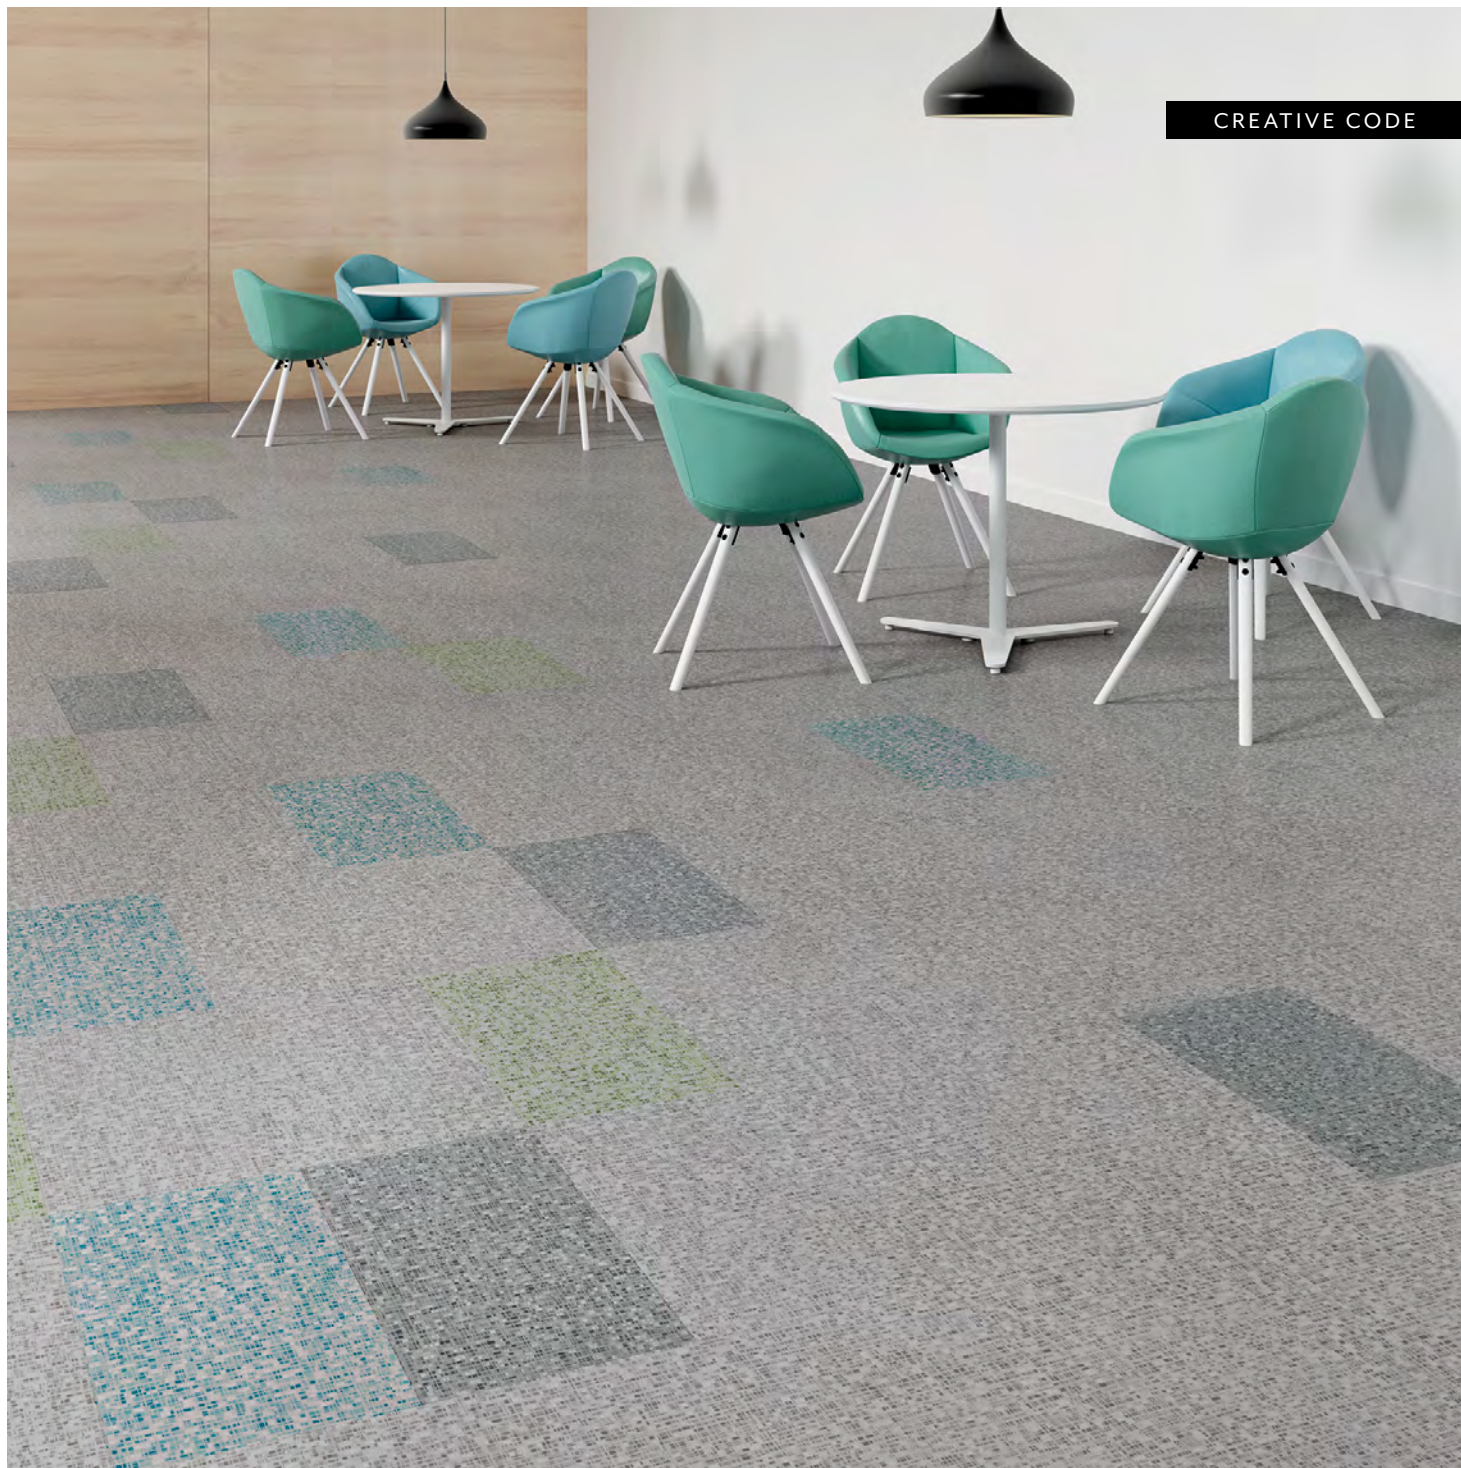

CREATIVE CODE

CREATIVE CODE in
browser, network, high-speed and high-tech