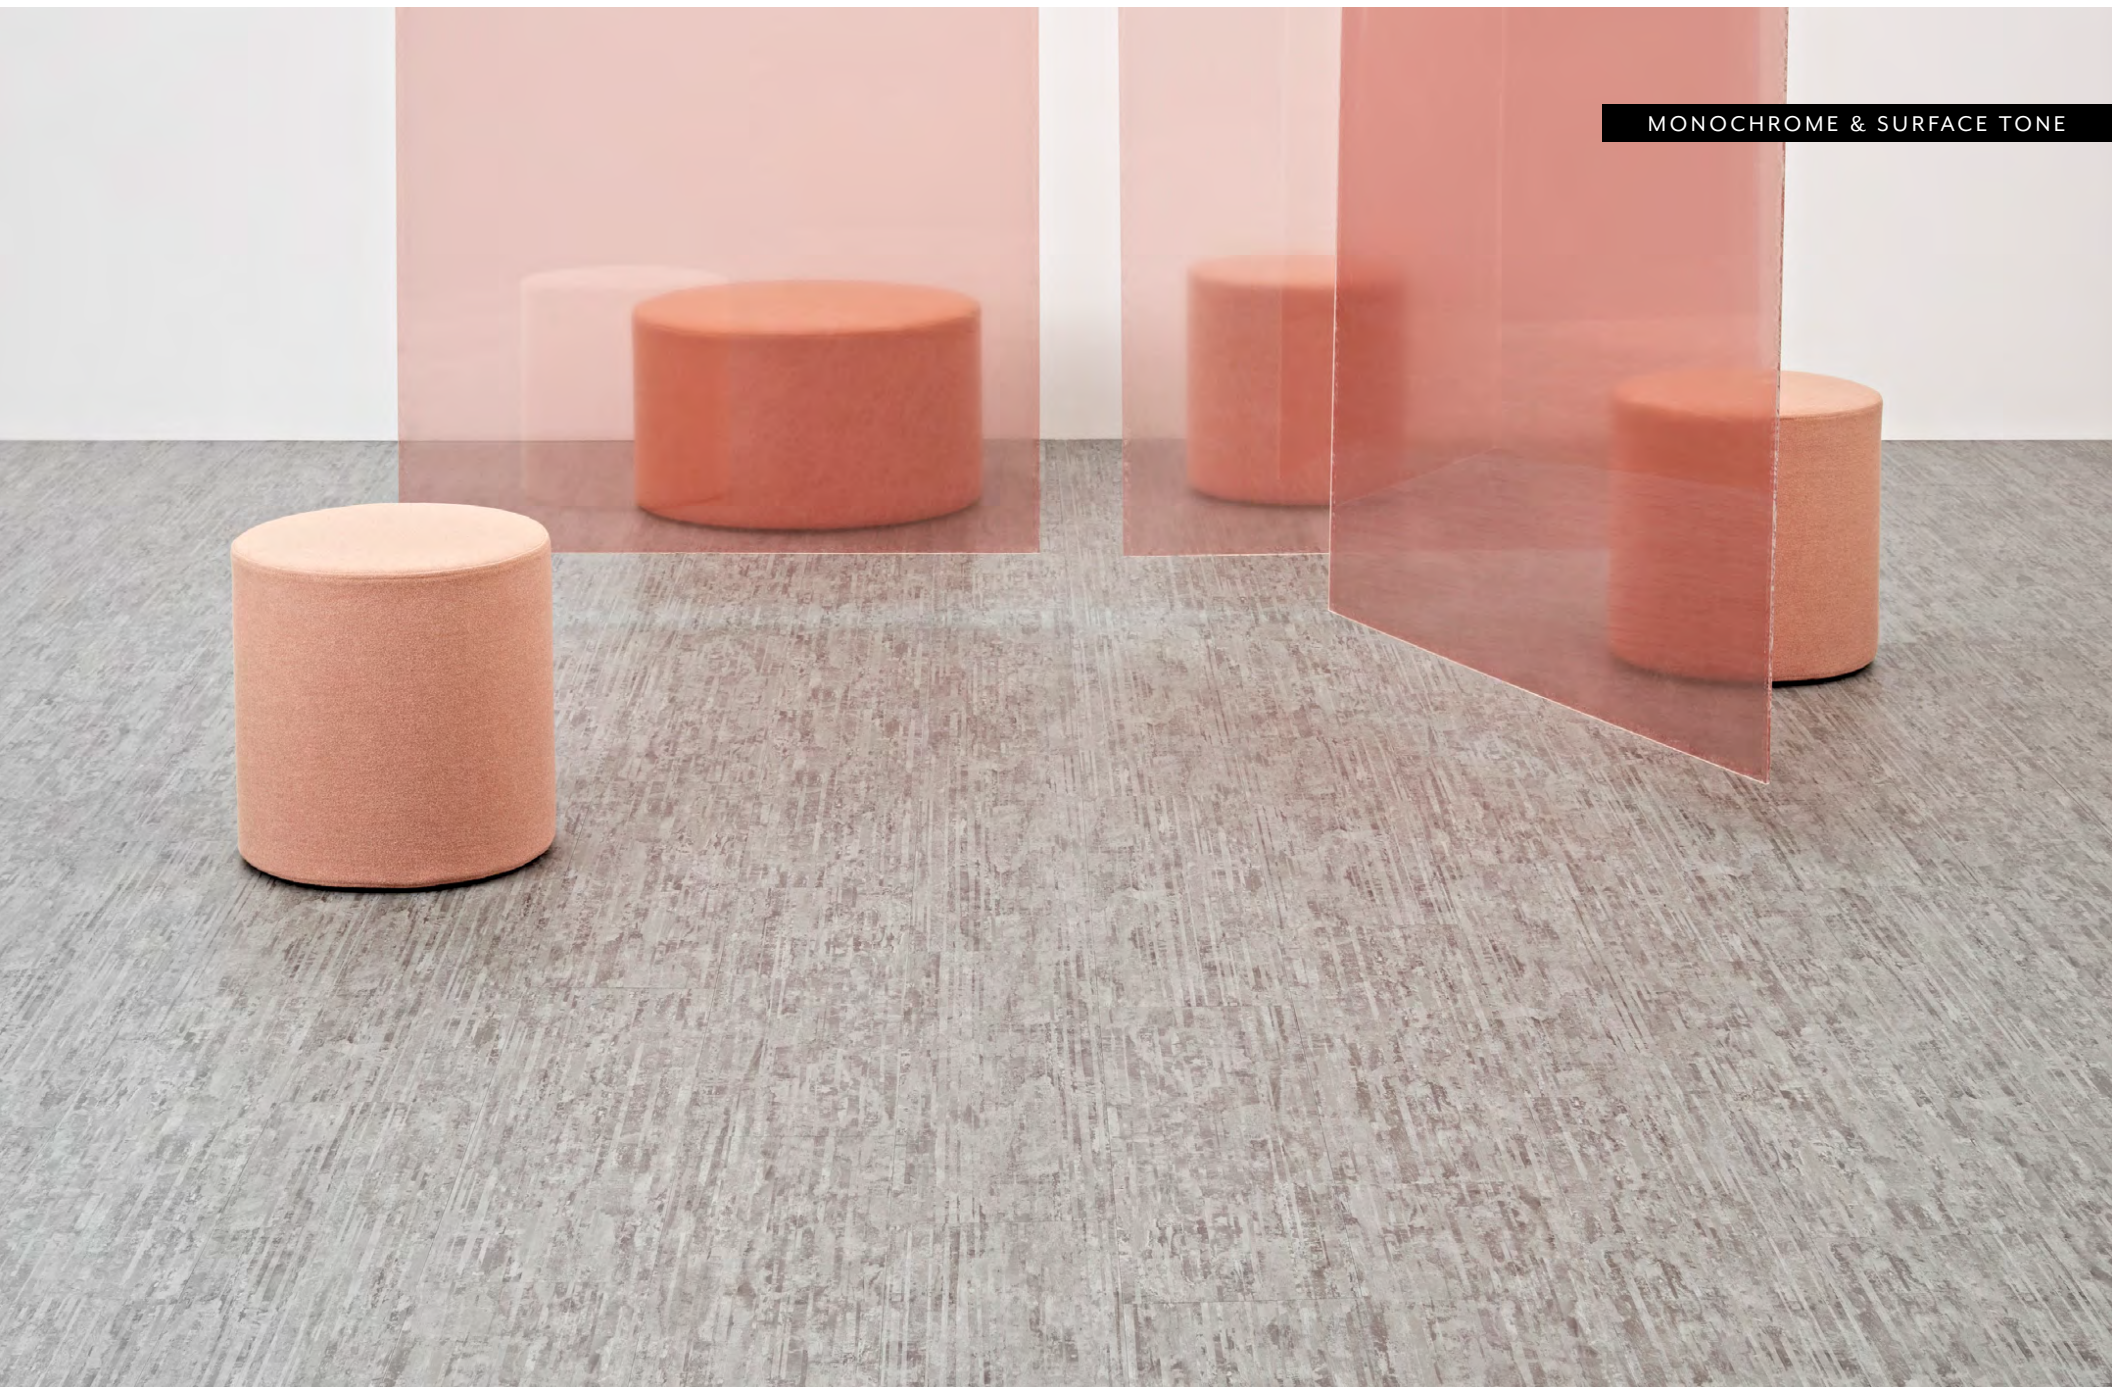

# Monochrome & Surface Tone

MONOCHROME MATTE / MONOCHROME GLOSS  
/ SURFACE TONE (GLOSS)

MONOCHROME MATTE in ledge

MONOCHROME & SURFACE TONE

SURFACE TONE in plateau

MONOCHROME & SURFACE TONE

MONOCHROME MATTE in ledge /  
SURFACE TONE in blush and strata

MONOCHROME & SURFACE TONE

MONOCHROME MATTE in luna / SURFACE TONE in blush and strata

MONOCHROME & SURFACE TONE

MONOCHROME MATTE + GLOSS in ledge

COLORWAYS I462V/I463V | MONOCHROME MATTE/GLOSS

MONOCHROME & SURFACE TONE

00100 pearl

00500 luna

00550 terra

00570 ledge

00590 charcoal

00700 kiln

COLORWAYS I464V | SURFACE TONE

00150 porcelain

00600 blush

00750 earthenware

Monochrome Gloss is intended for accents and borders only and should make up no more than 20% of a space.

*PLEASE NOTE: No more than 4 gloss tiles should be grouped together, and borders should be no more than 2 planks wide.*