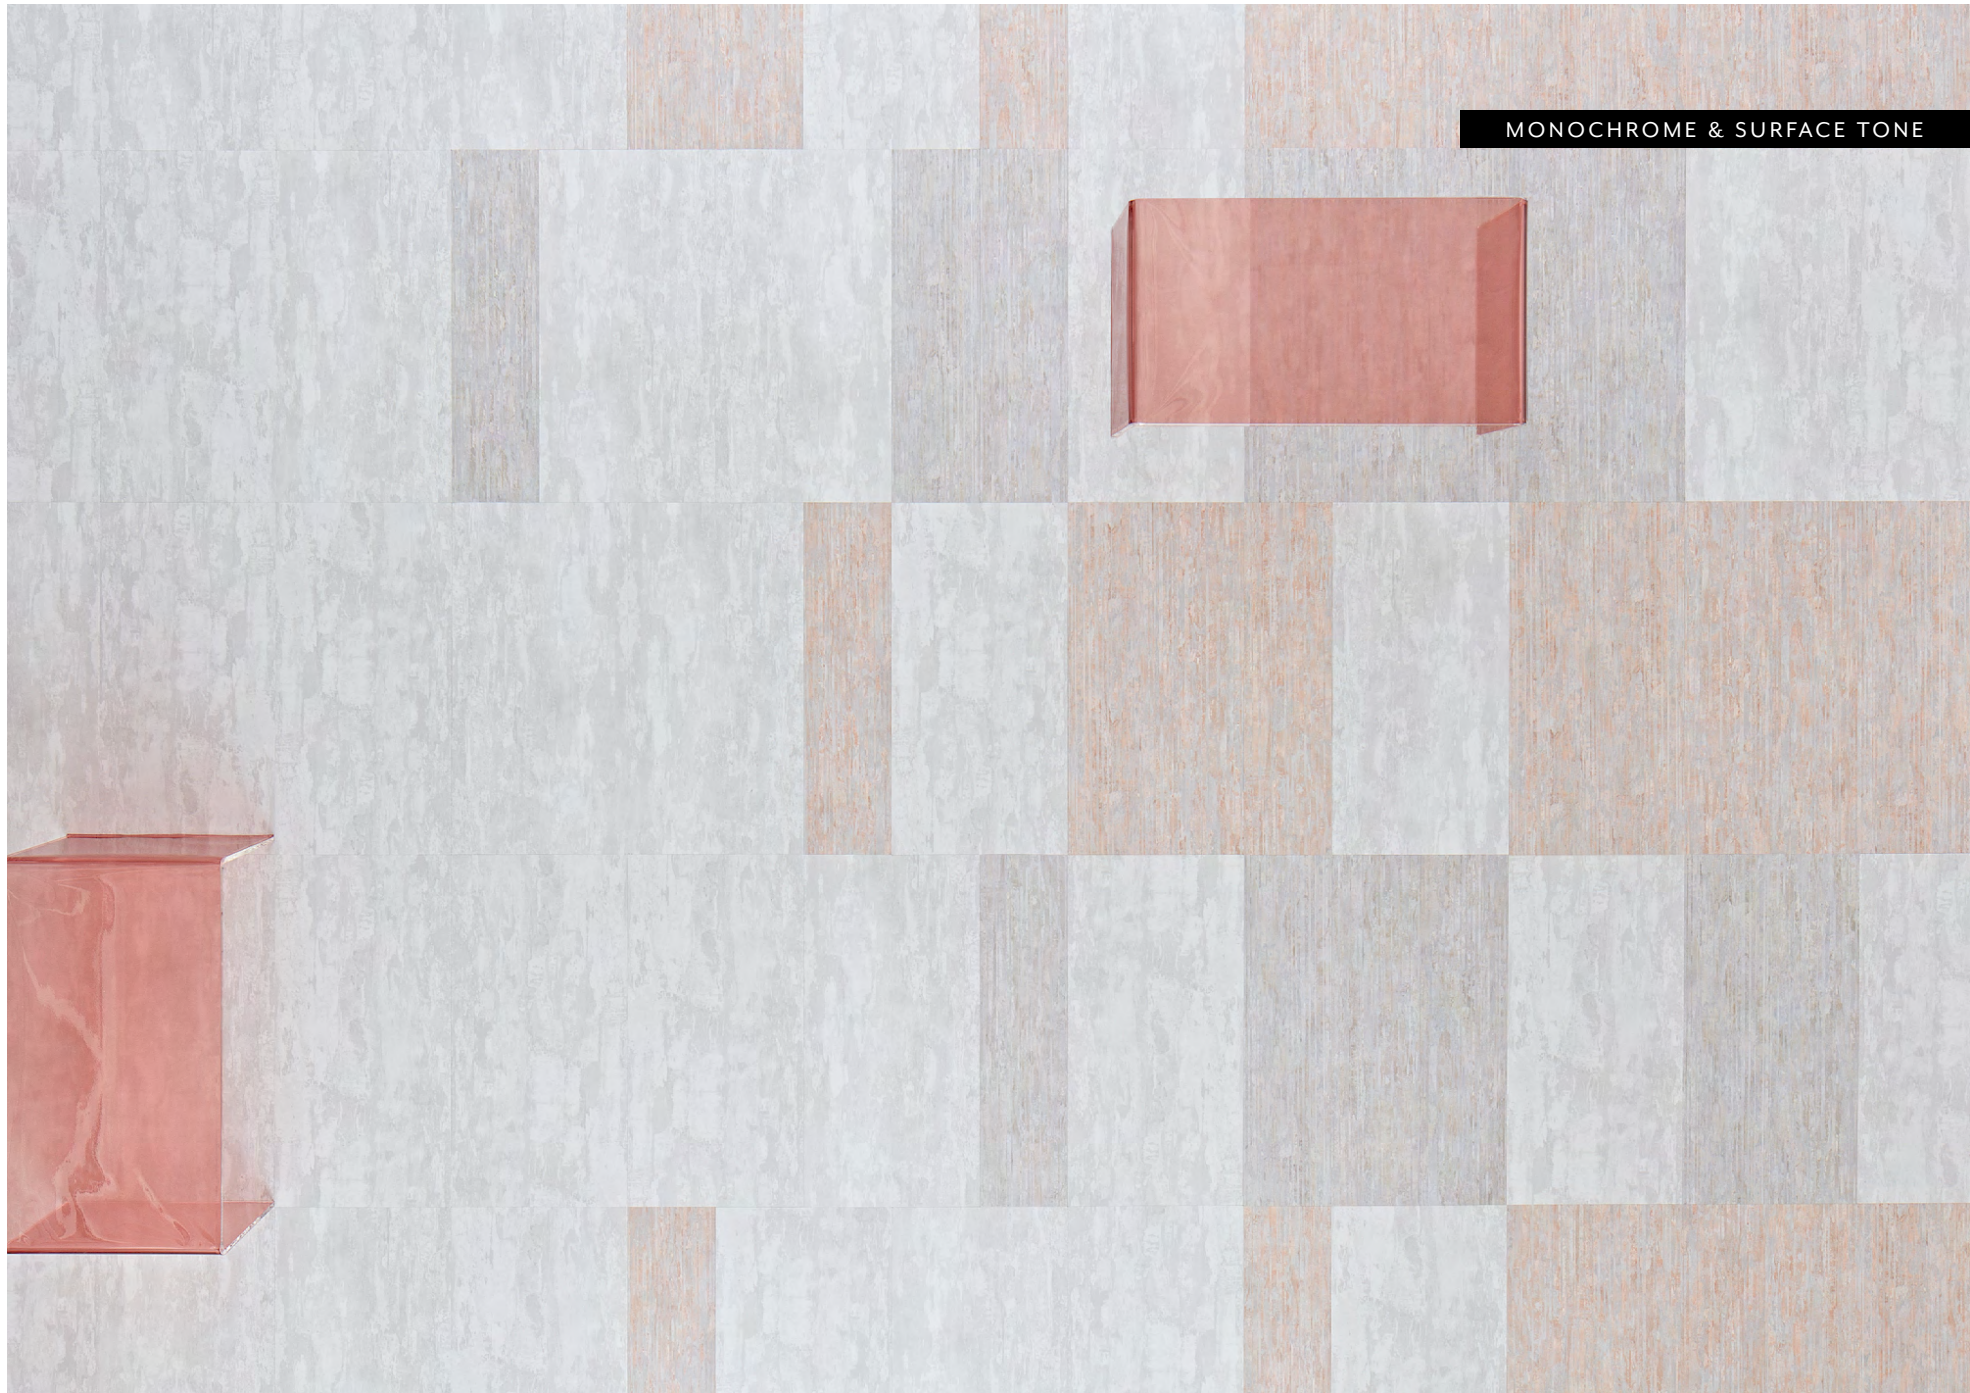

# Monochrome & Surface Tone

MONOCHROME MATTE / MONOCHROME GLOSS  
/ SURFACE TONE (GLOSS)

MONOCHROME MATTE in ledge

MONOCHROME & SURFACE TONE

SURFACE TONE in plateau

MONOCHROME & SURFACE TONE

MONOCHROME MATTE in ledge /  
SURFACE TONE in blush and strata

MONOCHROME & SURFACE TONE

MONOCHROME MATTE in luna / SURFACE TONE in blush and strata

MONOCHROME & SURFACE TONE

MONOCHROME MATTE + GLOSS in ledge

COLORWAYS I462V/I463V | MONOCHROME MATTE/GLOSS

MONOCHROME & SURFACE TONE

00100 pearl

00500 luna

00550 terra

00570 ledge

00590 charcoal

00700 kiln

COLORWAYS I464V | SURFACE TONE

00150 porcelain

00600 blush

00750 earthenware

Monochrome Gloss is intended for accents and borders only and should make up no more than 20% of a space.

*PLEASE NOTE: No more than 4 gloss tiles should be grouped together, and borders should be no more than 2 planks wide.*