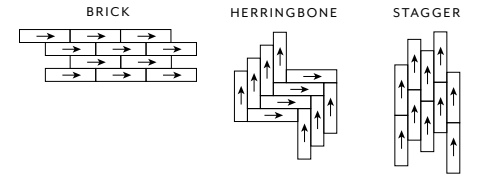

style / I491V

product size	5.91" x 47.24" 15 cm x 120 cm
construction	LVT
total thickness	.079" 2mm
wear layer	.008" 8mil (0.2mm)
finish	ExoGuard™
installation	glue down

HOMEGRAIN 12

style / I490V

product size	5.91" x 47.24" 15 cm x 120 cm
construction	LVT
total thickness	.079" 2mm
wear layer	.012" 12mil (0.3mm)
finish	ExoGuard™
installation	glue down

INSTALLATION METHODS

COLOR VARIATIONS

Shade and texture can vary slightly or significantly from piece to piece within a color. V1 shade variation has little or no change from piece to piece where V4 will have a large variety of color and/or texture changes. Prior to any installation, a range of tiles should be approved by the customer on V3 and V4 colors. **Homegrain features V2, V3 and V4 variations.**